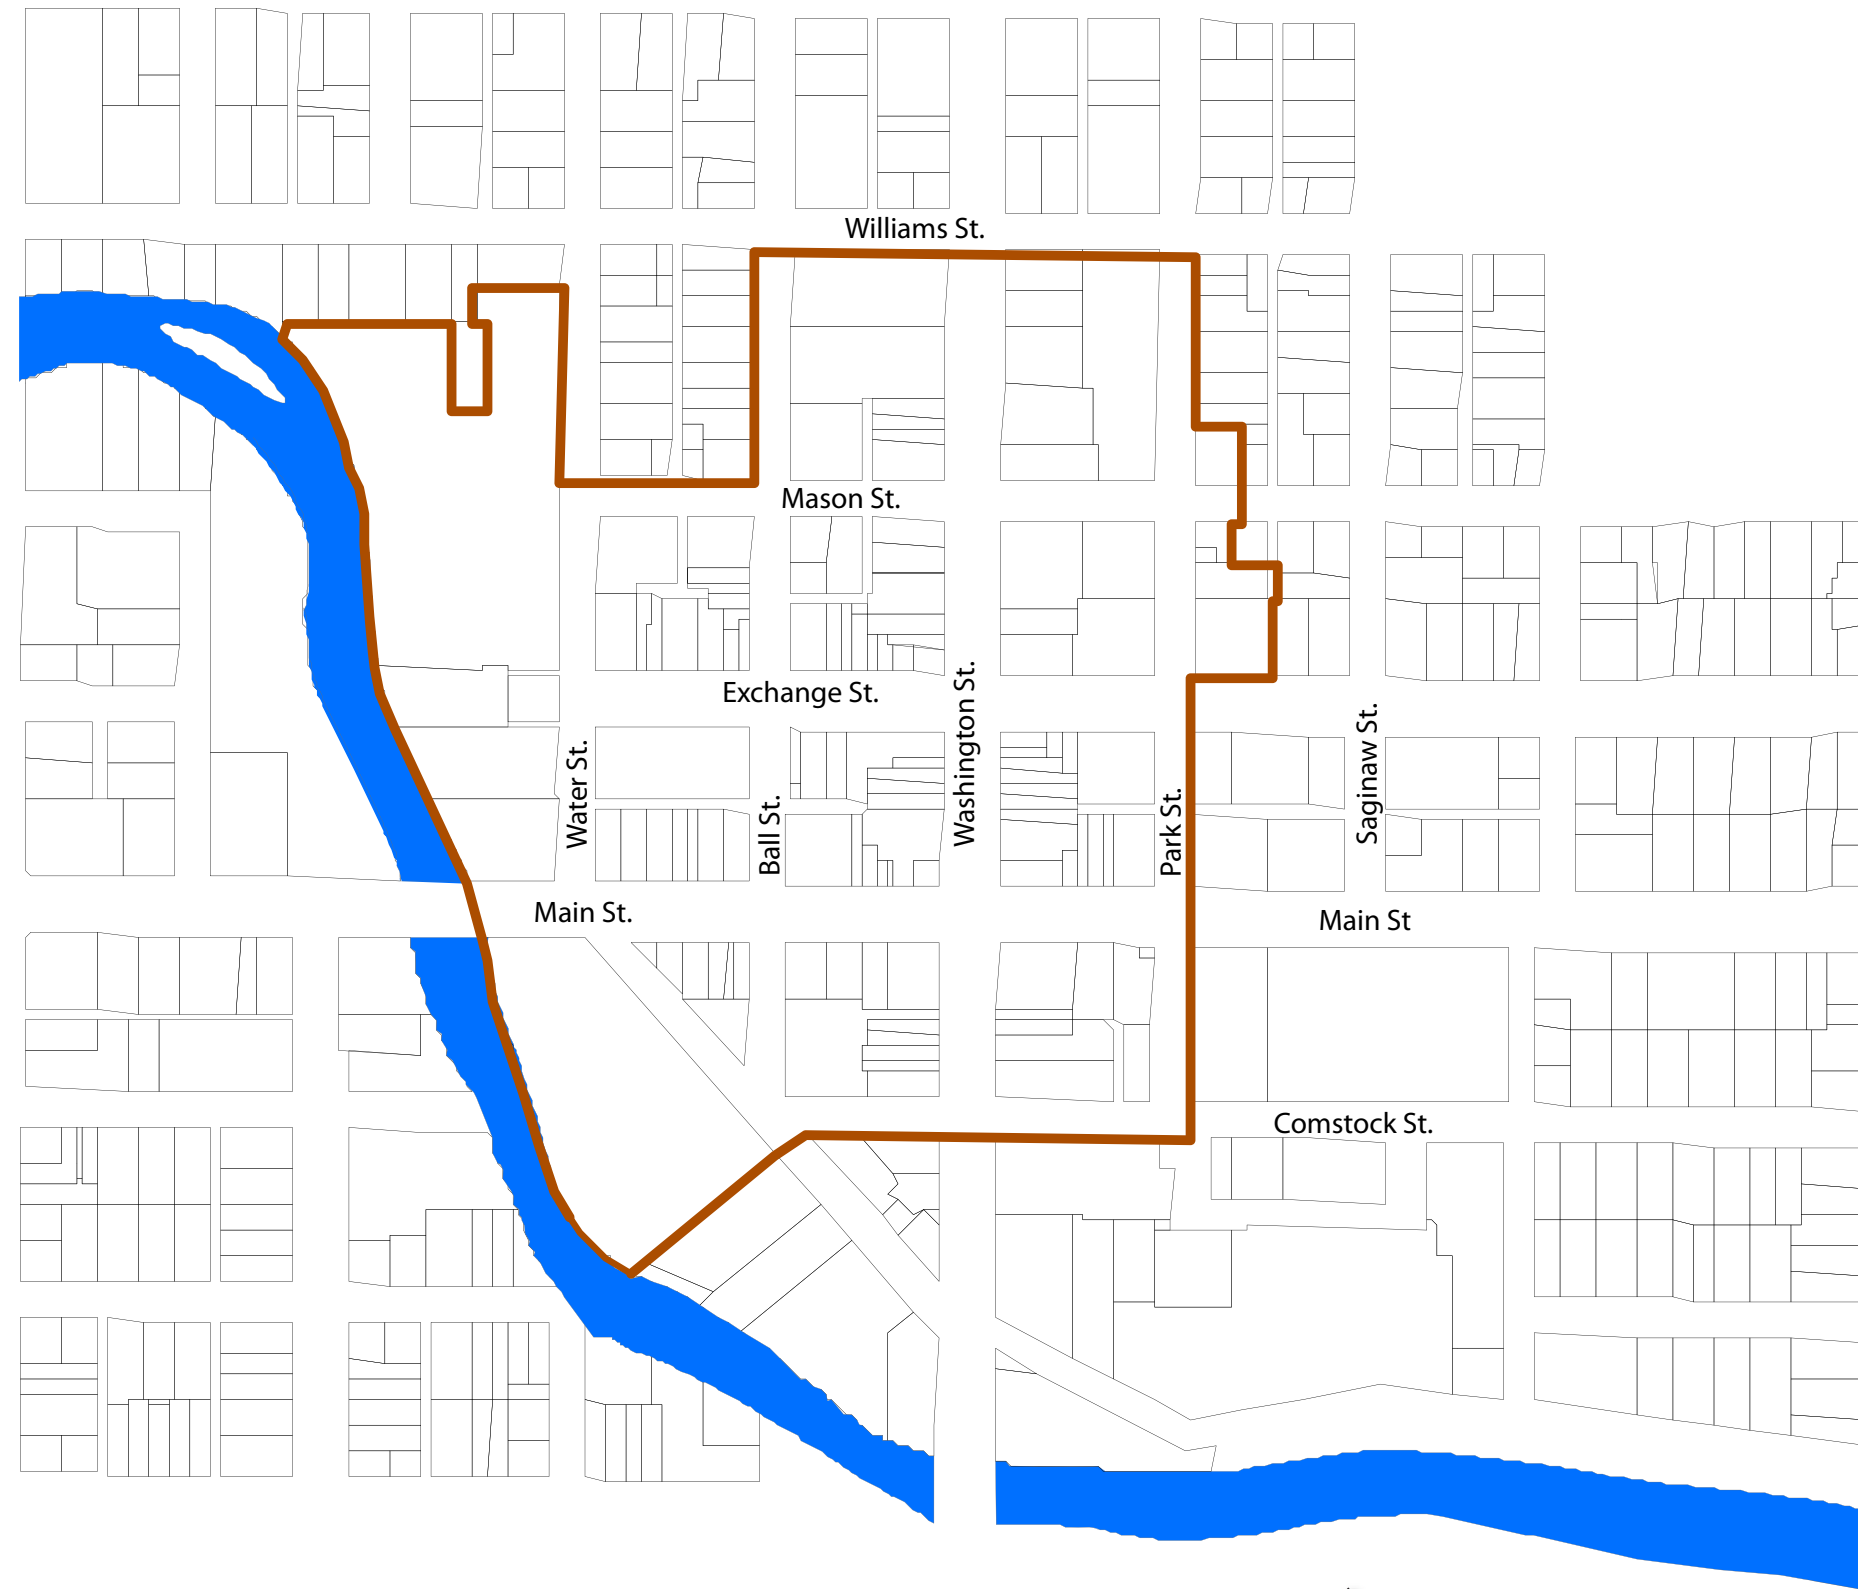

**City Of Owosso  
2012 Master Plan  
Map 7: Downtown Historic  
District Commission**

**Historic District  
Commission Boundary**

July 24, 2012